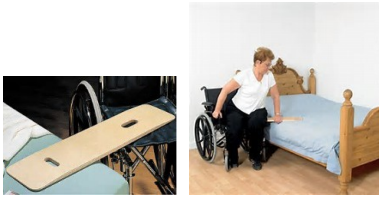

### Escape Lite 338-S attendant propelled wheelchair

A general use wheelchair which has a folding frame and back rest, which folds to a width of 28cm/11" with a standard 46cm/18" seat. There are attendant cable operated brakes and convenient swing away or detachable footplates. Maximum user weight 16 stone (101½ kg).

### Breezy self or attendant propelled general use wheelchair

This model has extra frame holes to allow for the height adjustable seat (maximum seat height is 51cm/20"). There are adjustable footplates and the seat size is 43x43cm (17X17"). Maximum user weight 19 ½ stone (125kg).

### Wooden Transfer Board

Made from sturdy birch plywood this transfer board can be used to assist with transferring from beds, wheelchairs and cars without the need to be lifted. The board has tapered edges making it easier for the user to position themselves and the lacquered finish to the top gives a slippery surface to aid in sliding. Maximum user weight 30 stone (190kg).

This electronically operated hoist is safe and easy to use, with its long reach and lots of leg space it enables the user to be rotated to 360 degrees in comfort and allows the user to be lifted from either a bed, a chair or the floor. Maximum user weight 23.5 stone (149kg).